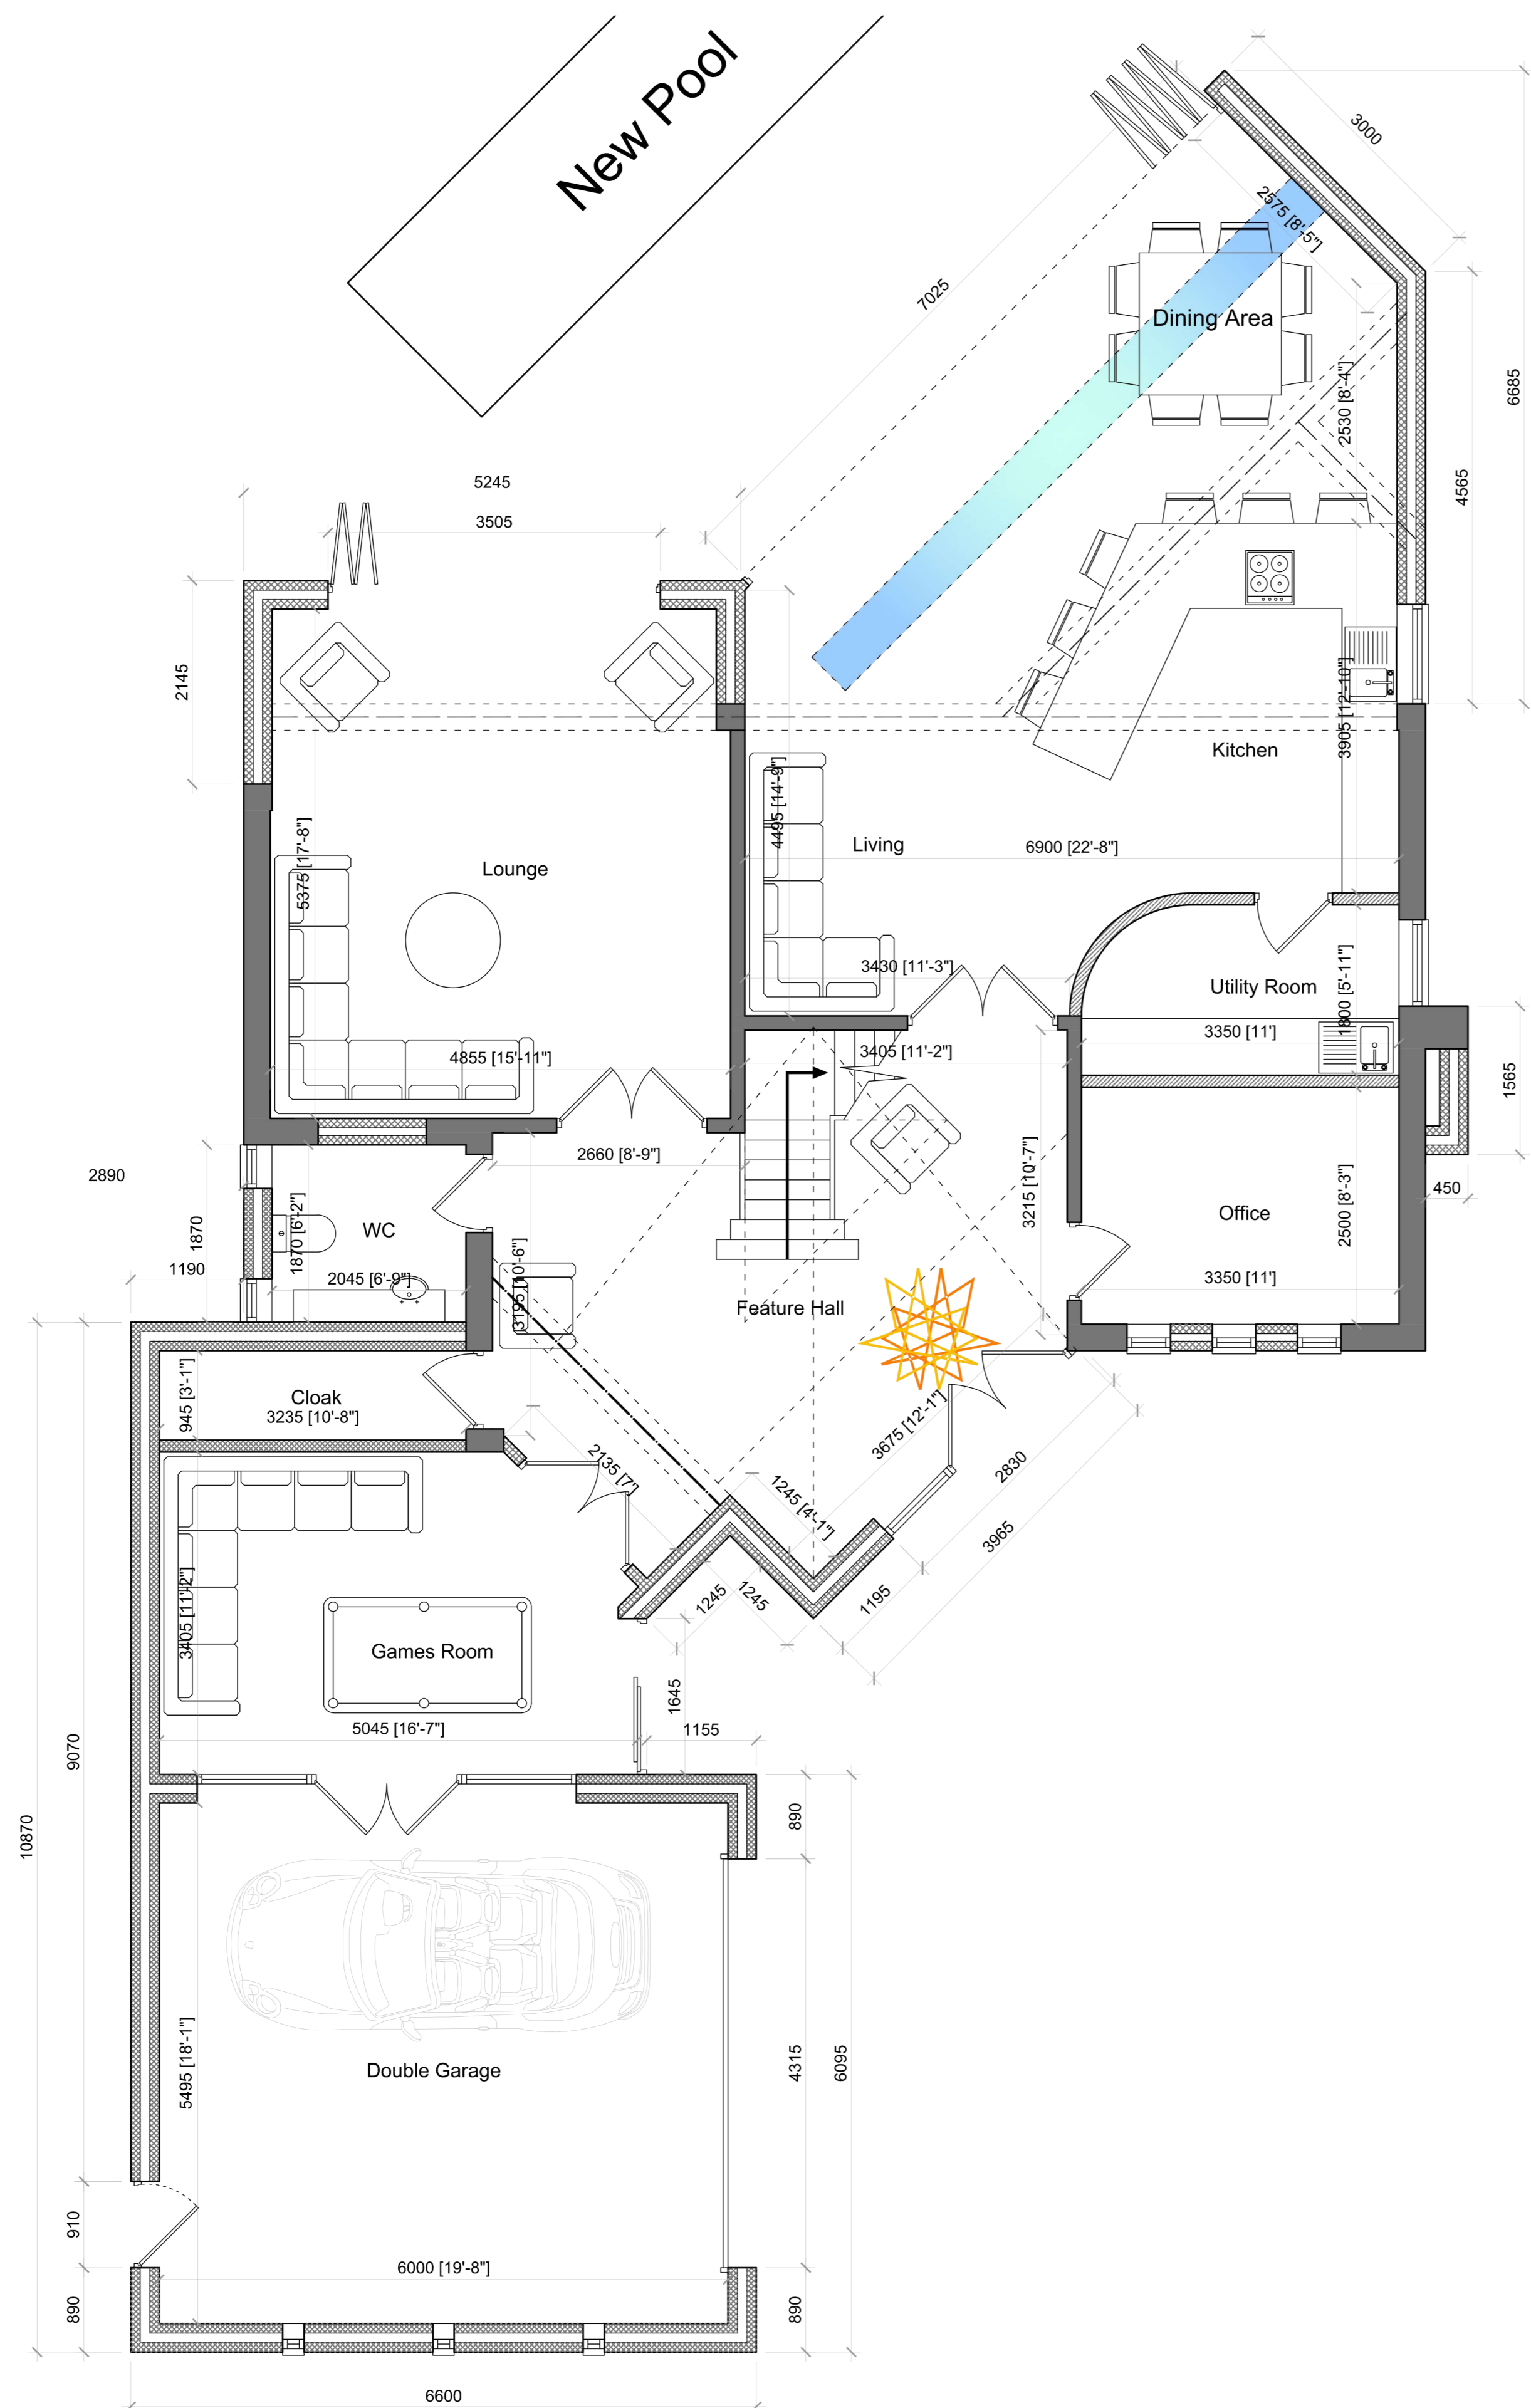

Ordnance Survey, (c) Crown Copyright 2016. All rights reserved. Licence number 1000224

Proposed Site Location Plan 1:1250

Proposed Site Block Plan 1:500

Proposed Front Elevation

Proposed Side Elevation

Proposed Rear Elevation

Proposed Side Elevation

Notes

Proposed Ground Floor Plan

Proposed First Floor Plan

Notes