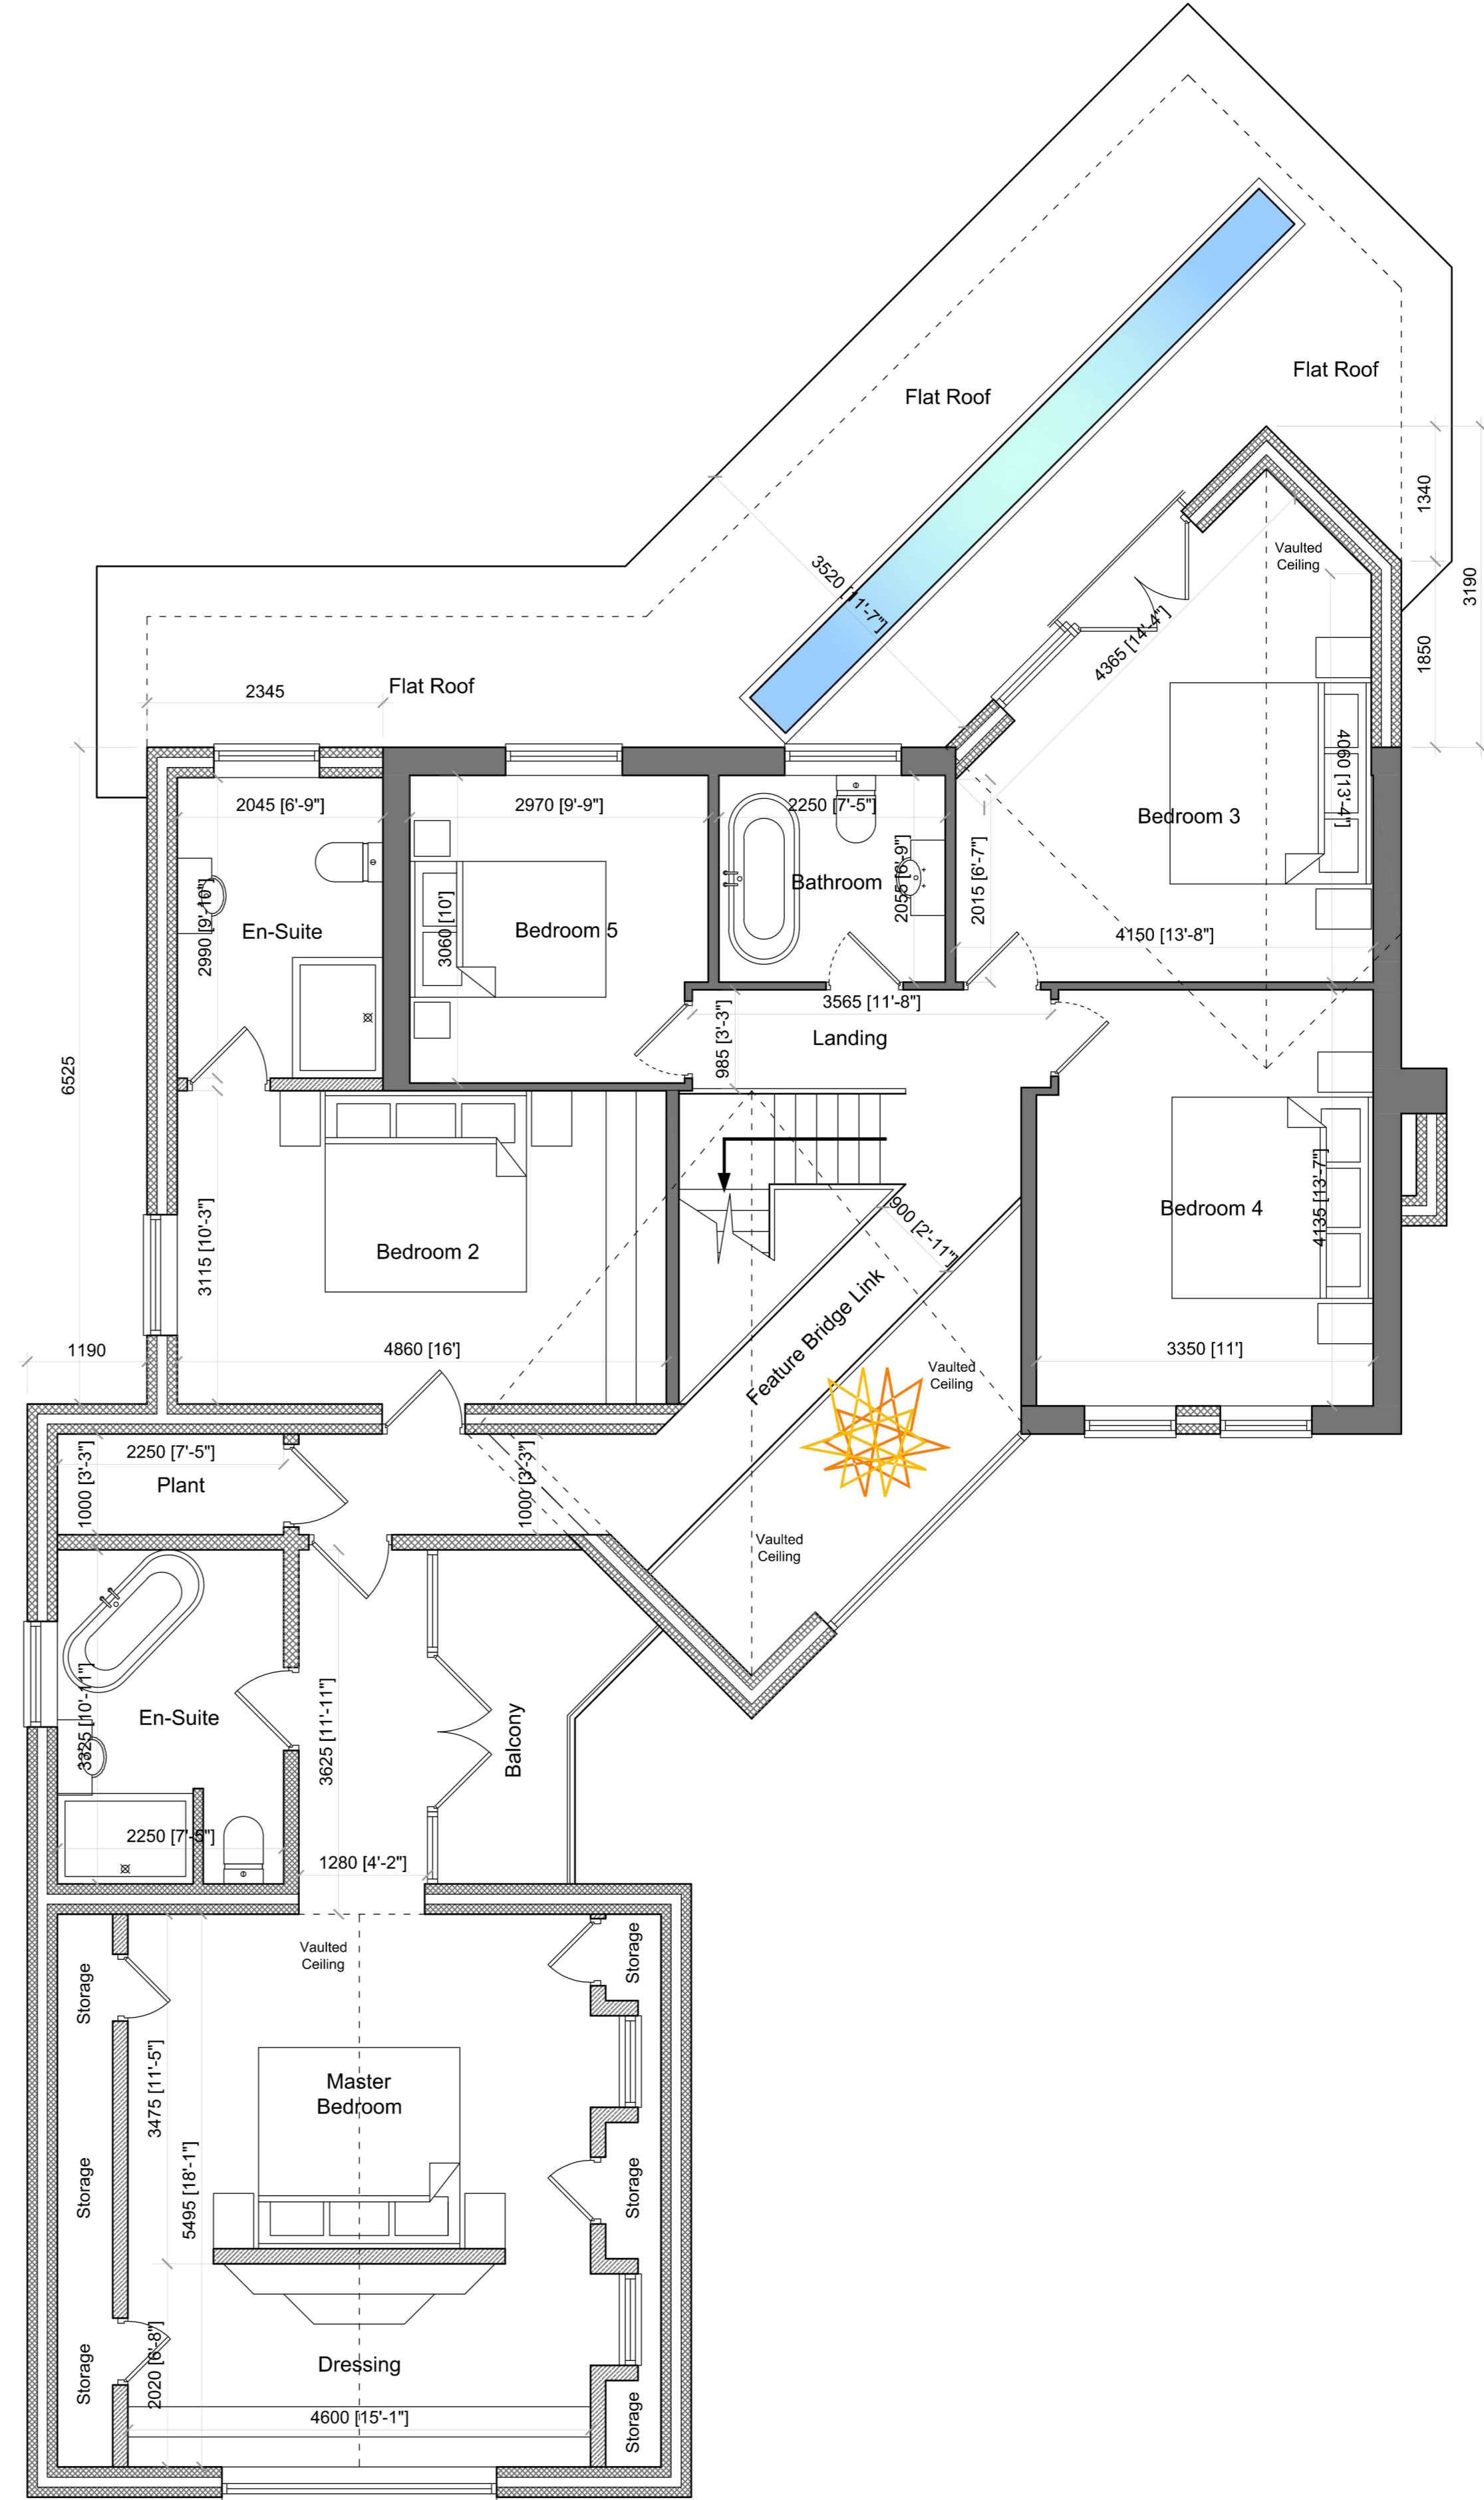

Ordnance Survey, (c) Crown Copyright 2016. All rights reserved. Licence number 1000224

Proposed Site Location Plan 1:1250

Proposed Site Block Plan 1:500

Proposed Front Elevation

Proposed Side Elevation

Proposed Rear Elevation

Proposed Side Elevation

Notes

Proposed Ground Floor Plan

Proposed First Floor Plan

Notes